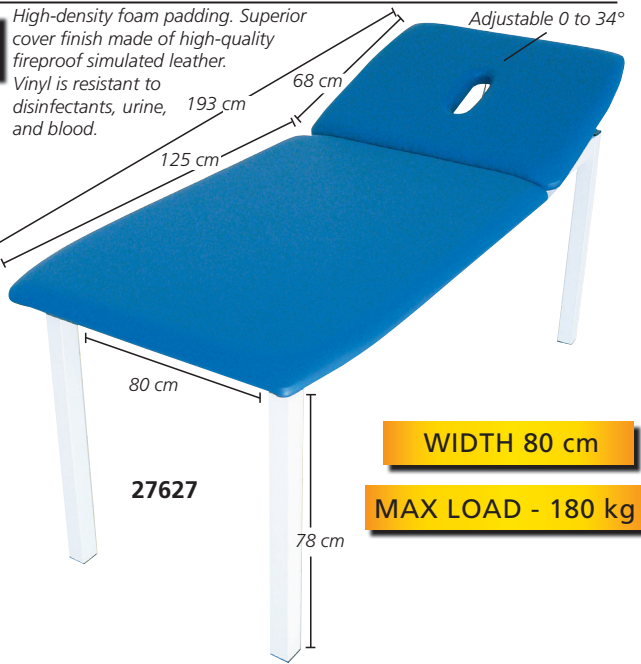

EXAMINATION AND TREATMENT TABLE - HIGH LOAD

- 27622 STANDARD TREATMENT TABLE - any colour**
- 27623 STANDARD TREATMENT TABLE - blue*
- 27624 STANDARD TREATMENT TABLE - beige*
- 27626 LARGE TREATMENT TABLE - any colour**
- 27627 LARGE TREATMENT TABLE - blue*

AVAILABLE IN 6 COLORS

- 1 Black
- 2 Blue
- 3 Grey
- 4 Green
- 5 Cream
- 6 Apricot

High-density foam padding. Superior cover finish made of high-quality fireproof simulated leather. Vinyl is resistant to disinfectants, urine, and blood.