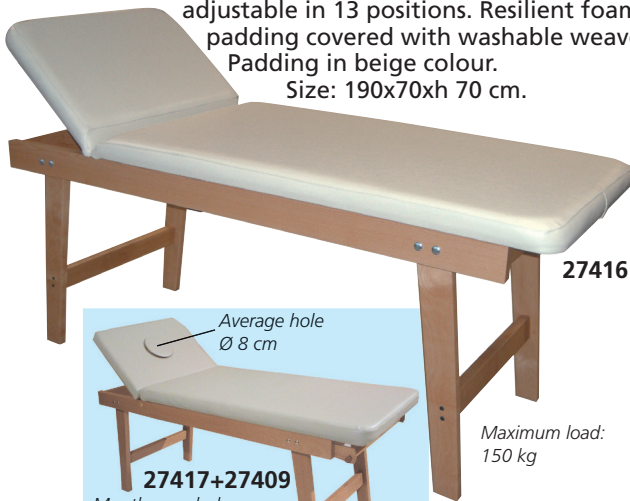

WOODEN COUCHES

WOODEN COUCHES

Comfortable couches, ideal for physical therapy, cardiology and wellness centres. Superior quality wood. Back rest adjustable in 13 positions. Resilient foam padding covered with washable weave. Padding in beige colour.

Size: 190x70xh 70 cm.

Couch roll holder included with 27450 and 27451. Delivered in kit form. Easy assembly, tool provided. Made in Italy.

27416

27417+27409

Mouth nose hole plug included

Maximum load: 150 kg